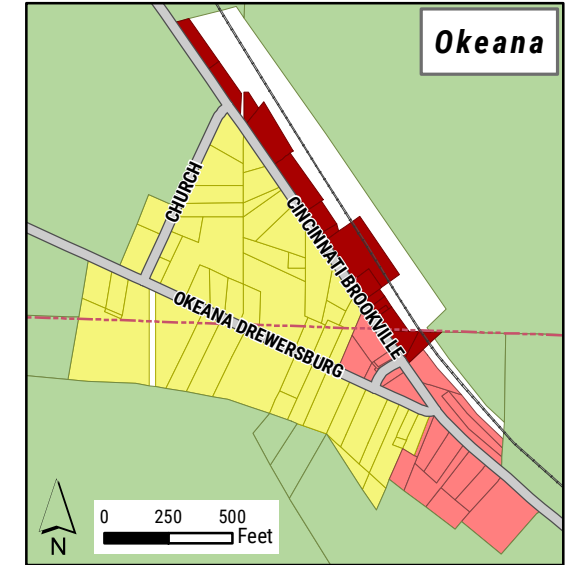

Morgan Township Zoning Map

BUTLER COUNTY, OHIO

ZONING

- A-1 Agricultural
- R-E Residential Estate
- R-2 Single-Family Residence
- R-MHP Manufactured Home Park
- B-2 Community Business
- B-3 General Business
- M-1 Light Industrial

CERTIFICATION

I, Dale Marshall, Zoning Administrator, do hereby certify that this is a true copy of the Zoning Map adopted by the Township Trustees for Morgan Township, Butler County, Ohio, on the 23rd day of April, 2021, as well as those map amendments made as of the revision dates shown.