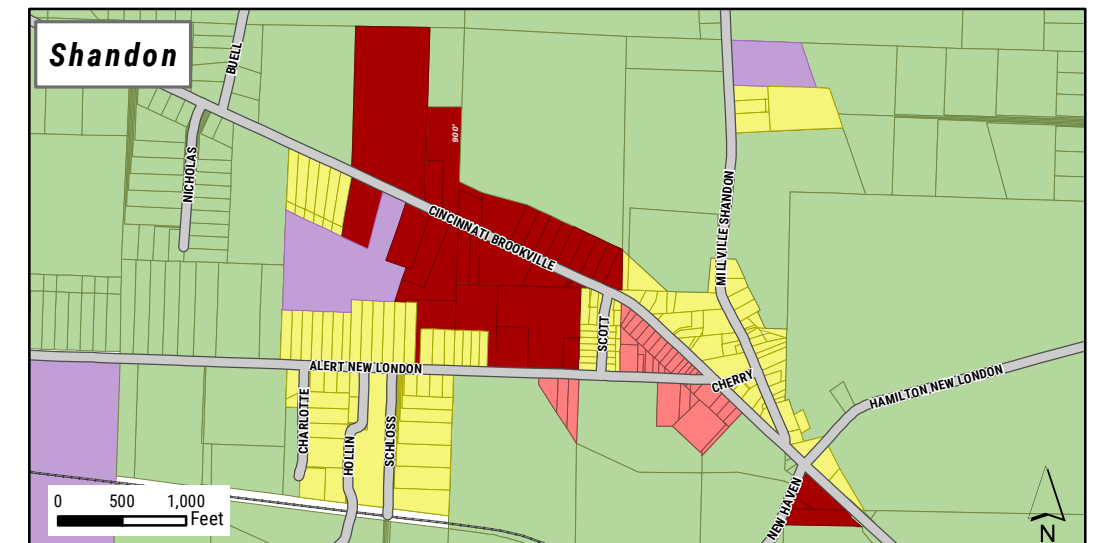

CERTIFICATION

I, Dale Marshall, Zoning Administrator, do hereby certify that this is a true copy of the Zoning Map adopted by the Township Trustees for Morgan Township, Butler County, Ohio, on the 23rd day of April, 2021, as well as those map amendments made as of the revision dates shown.

Dale Marshall, Morgan Twp Zoning Administrator

Revision Date: _____ Ord. #: _____   Revision Date: _____ Ord. #: _____
Revision Date: _____ Ord. #: _____   Revision Date: _____ Ord. #: _____

Zoning Data Current as of April 23, 2021

Butler County
Department of Development
Planning Division
Butler County Administrative Center
130 High St, Hamilton, Ohio 45011