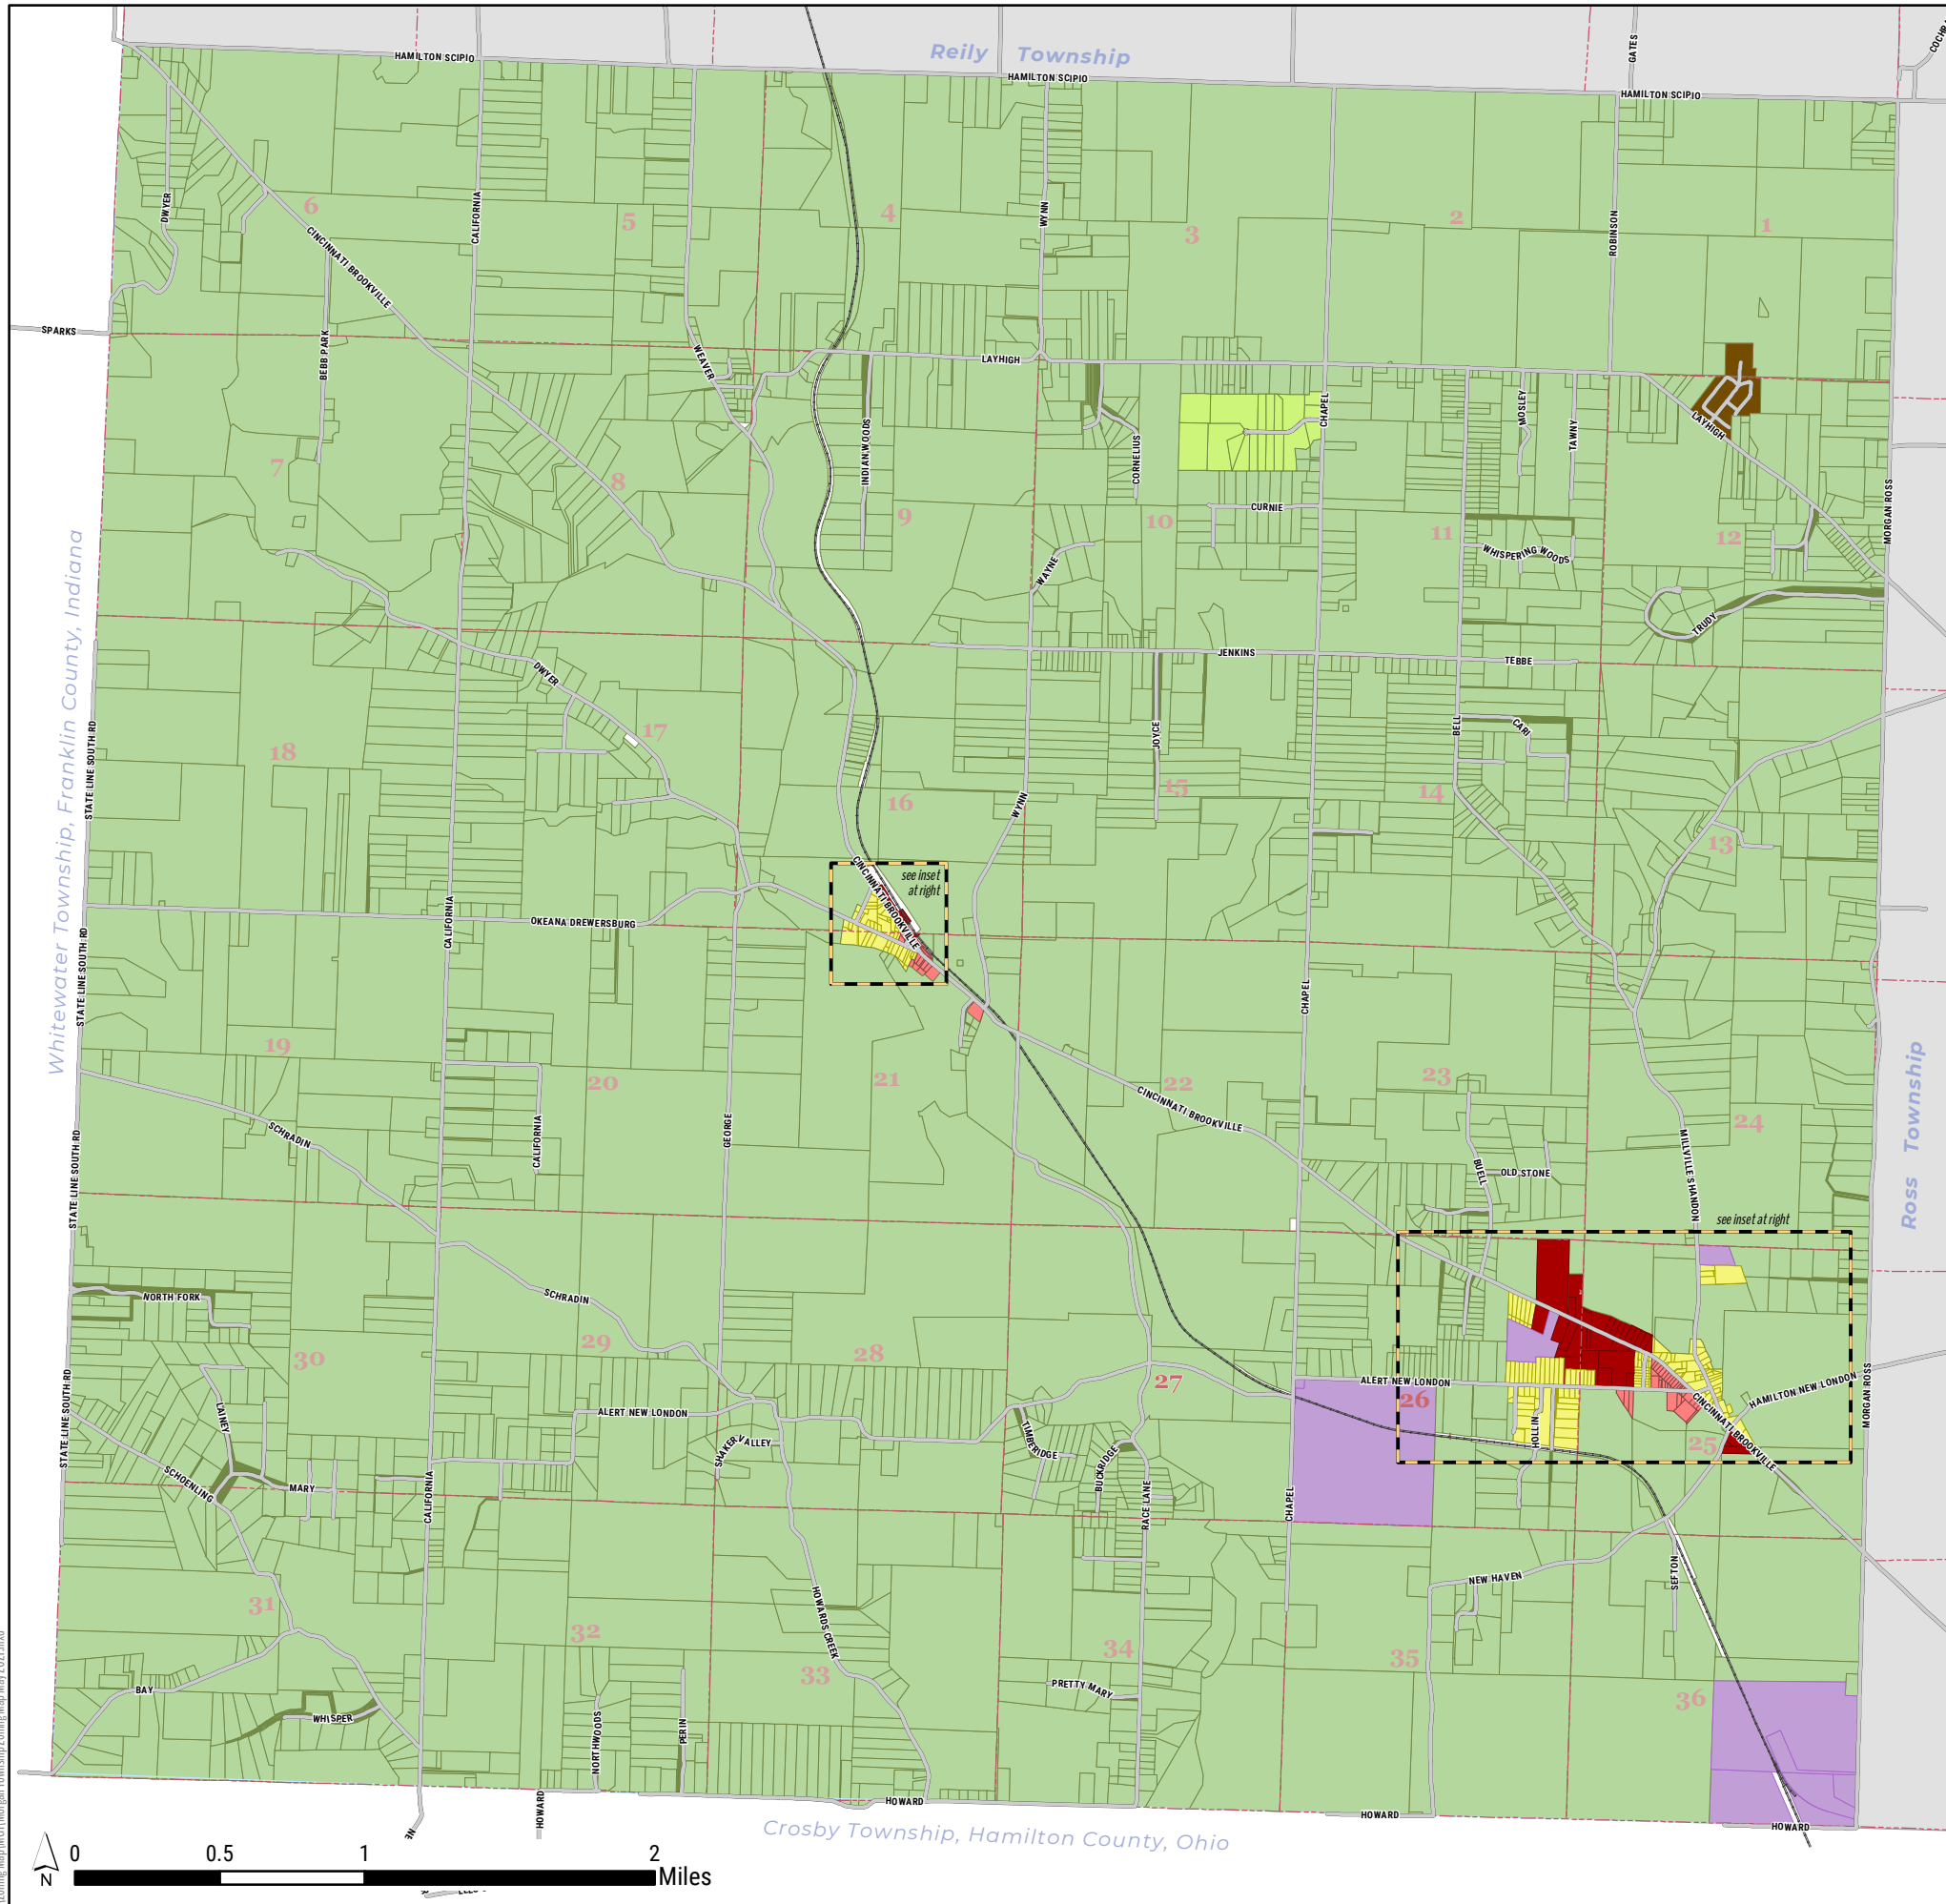

I:\Zoning\Map\MGT\Morgan Township Zoning Map May 2021.mxd